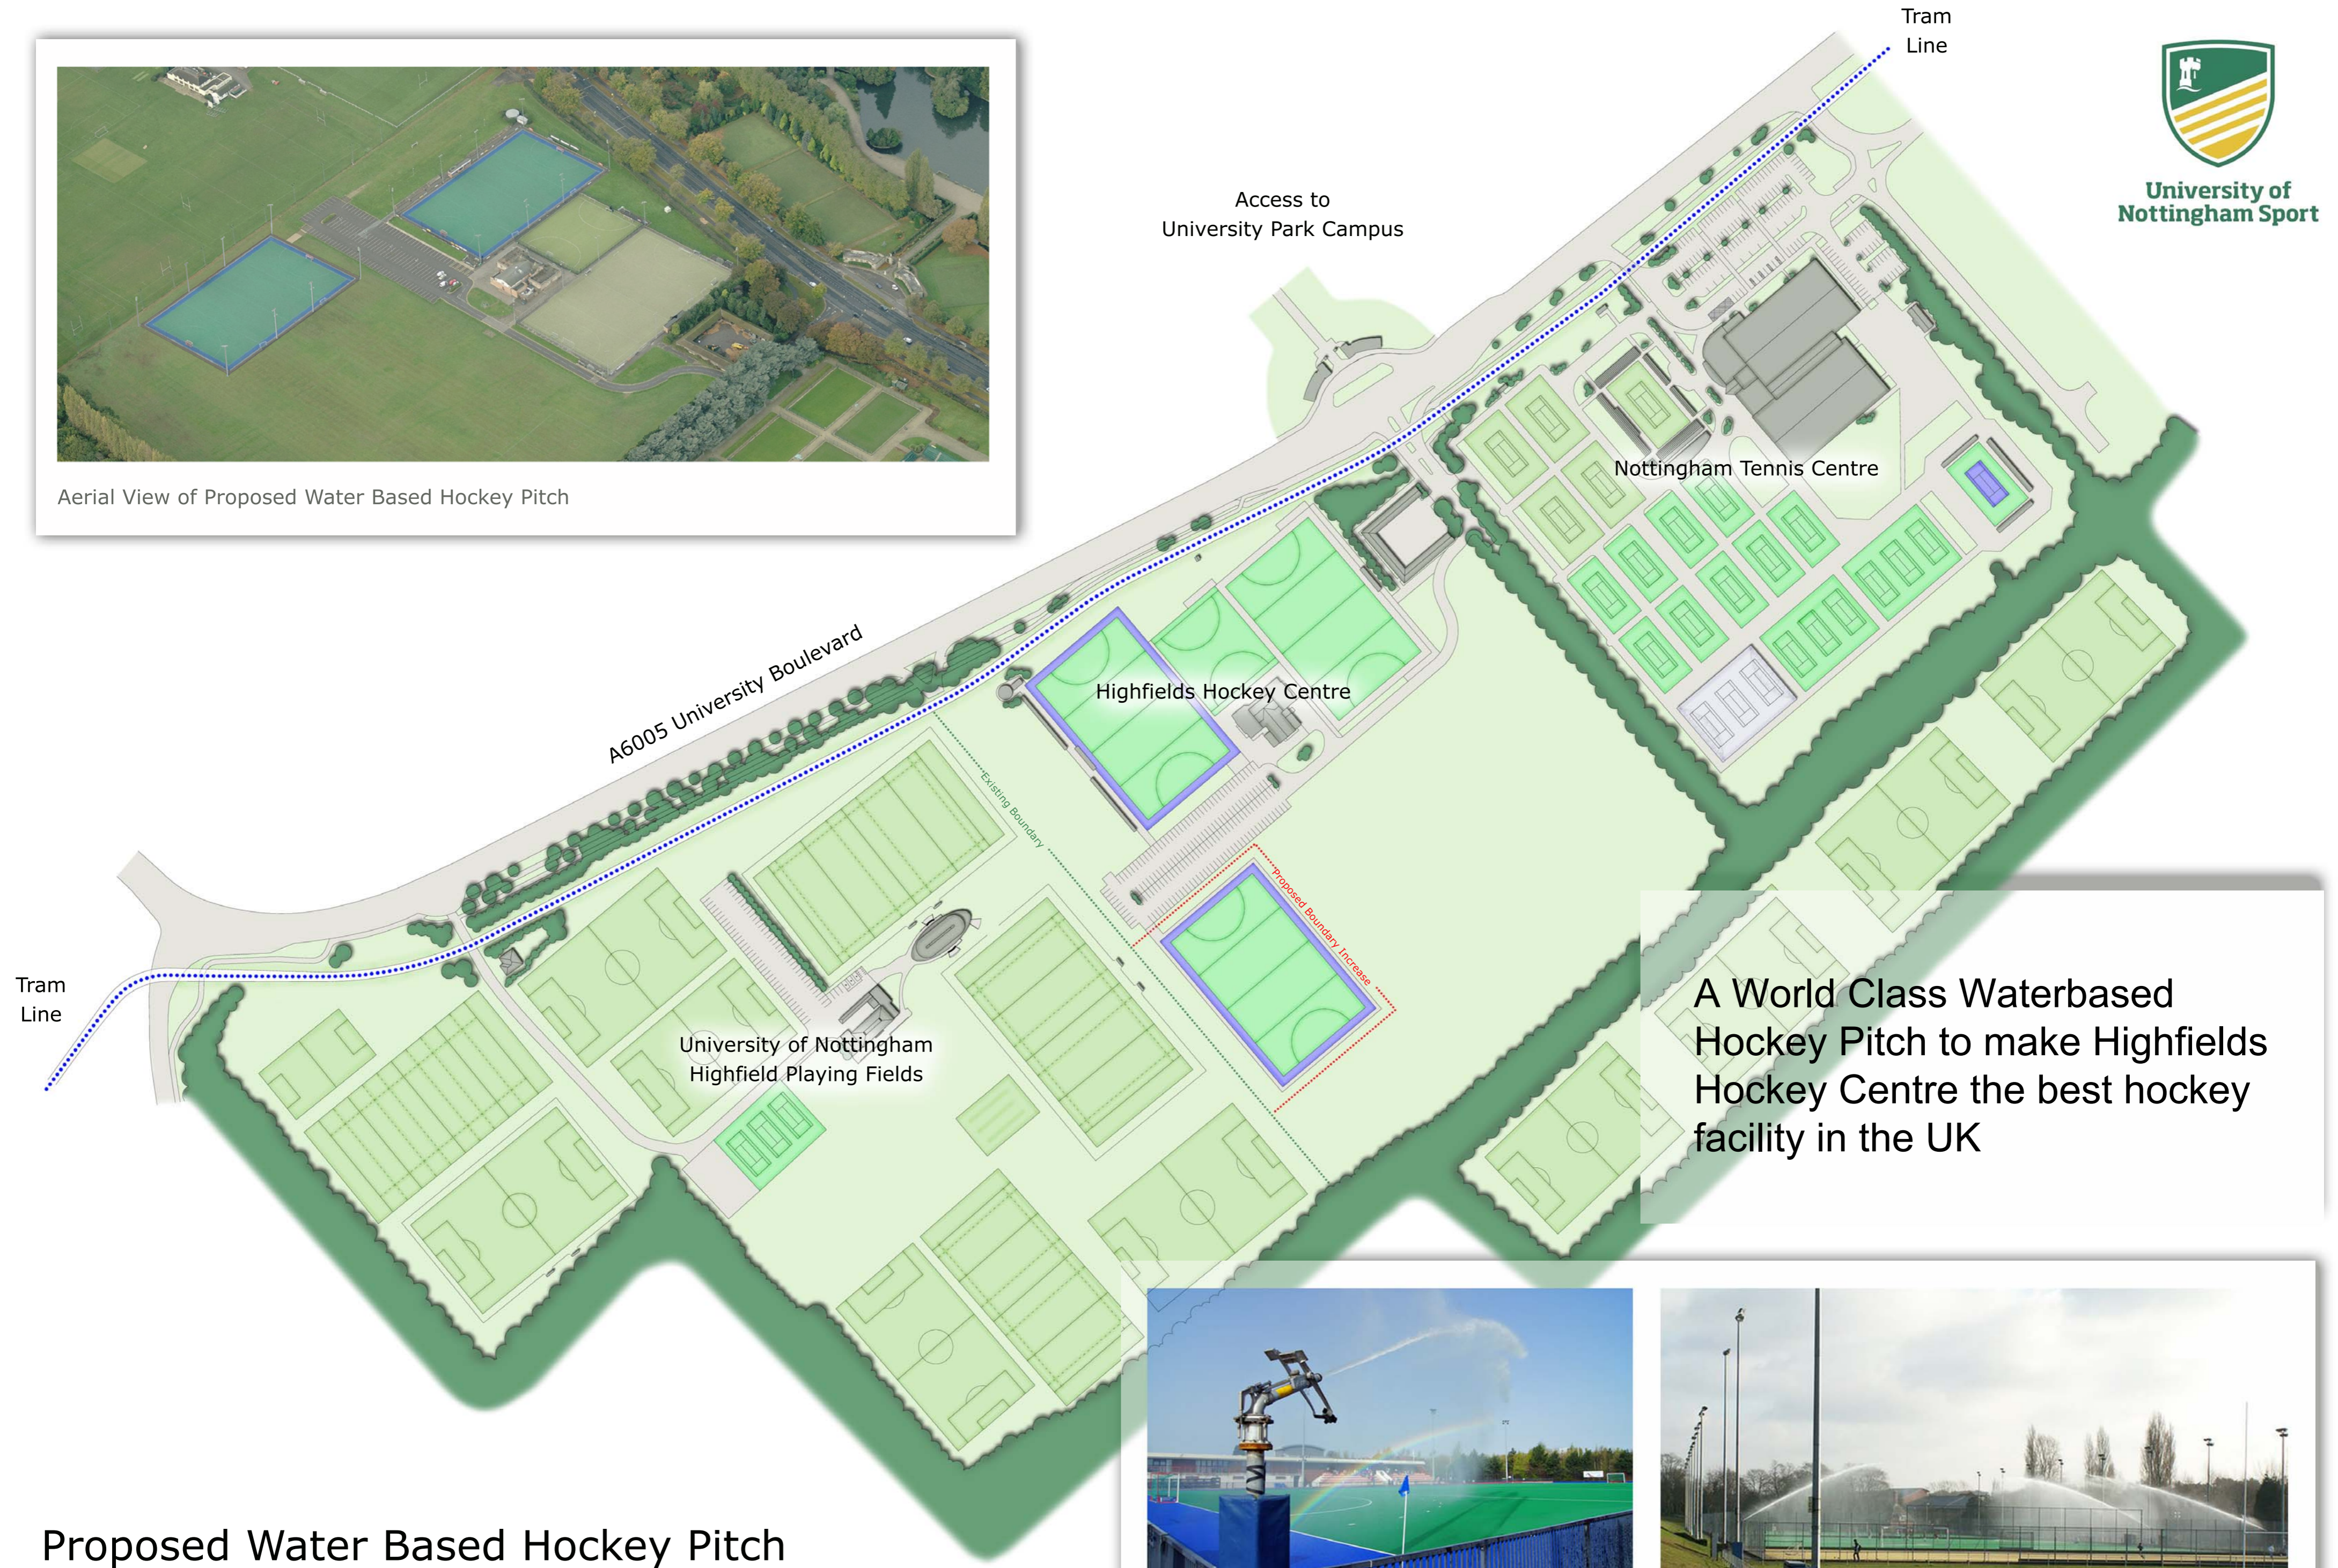

University of Nottingham Sport

Aerial View of Proposed Water Based Hockey Pitch

A World Class Waterbased Hockey Pitch to make Highfields Hockey Centre the best hockey facility in the UK

Proposed Water Based Hockey Pitch
Highfields Playing Fields, Nottingham